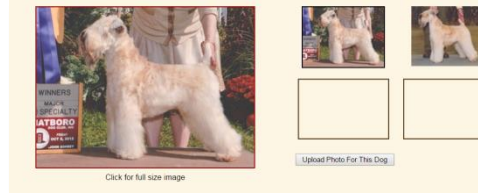

SCWT Database – User’s Guide

Dogs...more information

Basic information about the dog is at the top of the page.

Click on the tabs to find out more information about this dog.

Dog Detail Display Done With This Record

Dog Name: US Ch Paisley Timeless	Sex: Female	Dog ID: 46122
Call Name: Lindsay	Kennel Club: American Kennel Club	
Registration #: RN18295606	Kennel Club #2:	
Registration #2:	Birth Date: Feb 21, 2009	Litter ID: 12199 View
DNA Reg #:	Stud Book: 12/13	Deceased:
Data Source:	Last Updated: 12/10/2013 12:38:00 PM	

[People](#) [Relatives](#) [Litters](#) [Certs/Tests](#) [Health](#) [Physical](#) [DNA/Research](#) [Photos](#) [Pedigree](#)

If you want to learn more about the Litter, click the **View** button here.

Health Information Records

No health information for this dog was found in the database.

Physical Characteristics

Height: 17 1/4"	Weight: 26 lbs.	Bite: Scissor
Eye Color:	Puppy Coat:	Dropped Lower Incisors: No
Tattoo:	Tattoo #:	Tattoo Loc:
Chip:	Chip #: 981020001969567	Chip Loc:
Chip Registry: AKC REUNITE	Data Source: Owner	

“**Health**” and “**Physical**” shows information provided by the owner.

Pedigrees

“**Pedigrees**” provides you with the ability to download a PDF file with either a 5-generation portrait or 4-generation landscape pedigree.

DNA/Research Participation

“**DNA/Research**” shows any projects for which data has been submitted on this dog. Clicking the “**View**” button will take you to information about the research.

“**Photos**” is a page with up to 4 photos of the dog.

If this is your dog and you want to add or change photos, click the **Submit Photos** button to upload your photo(s.)